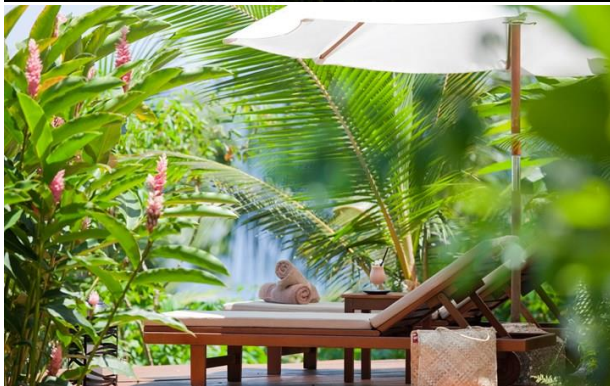

Celebraion • ESCAPES •

— TRANSFORMING DREAMS INTO MEMORIES —